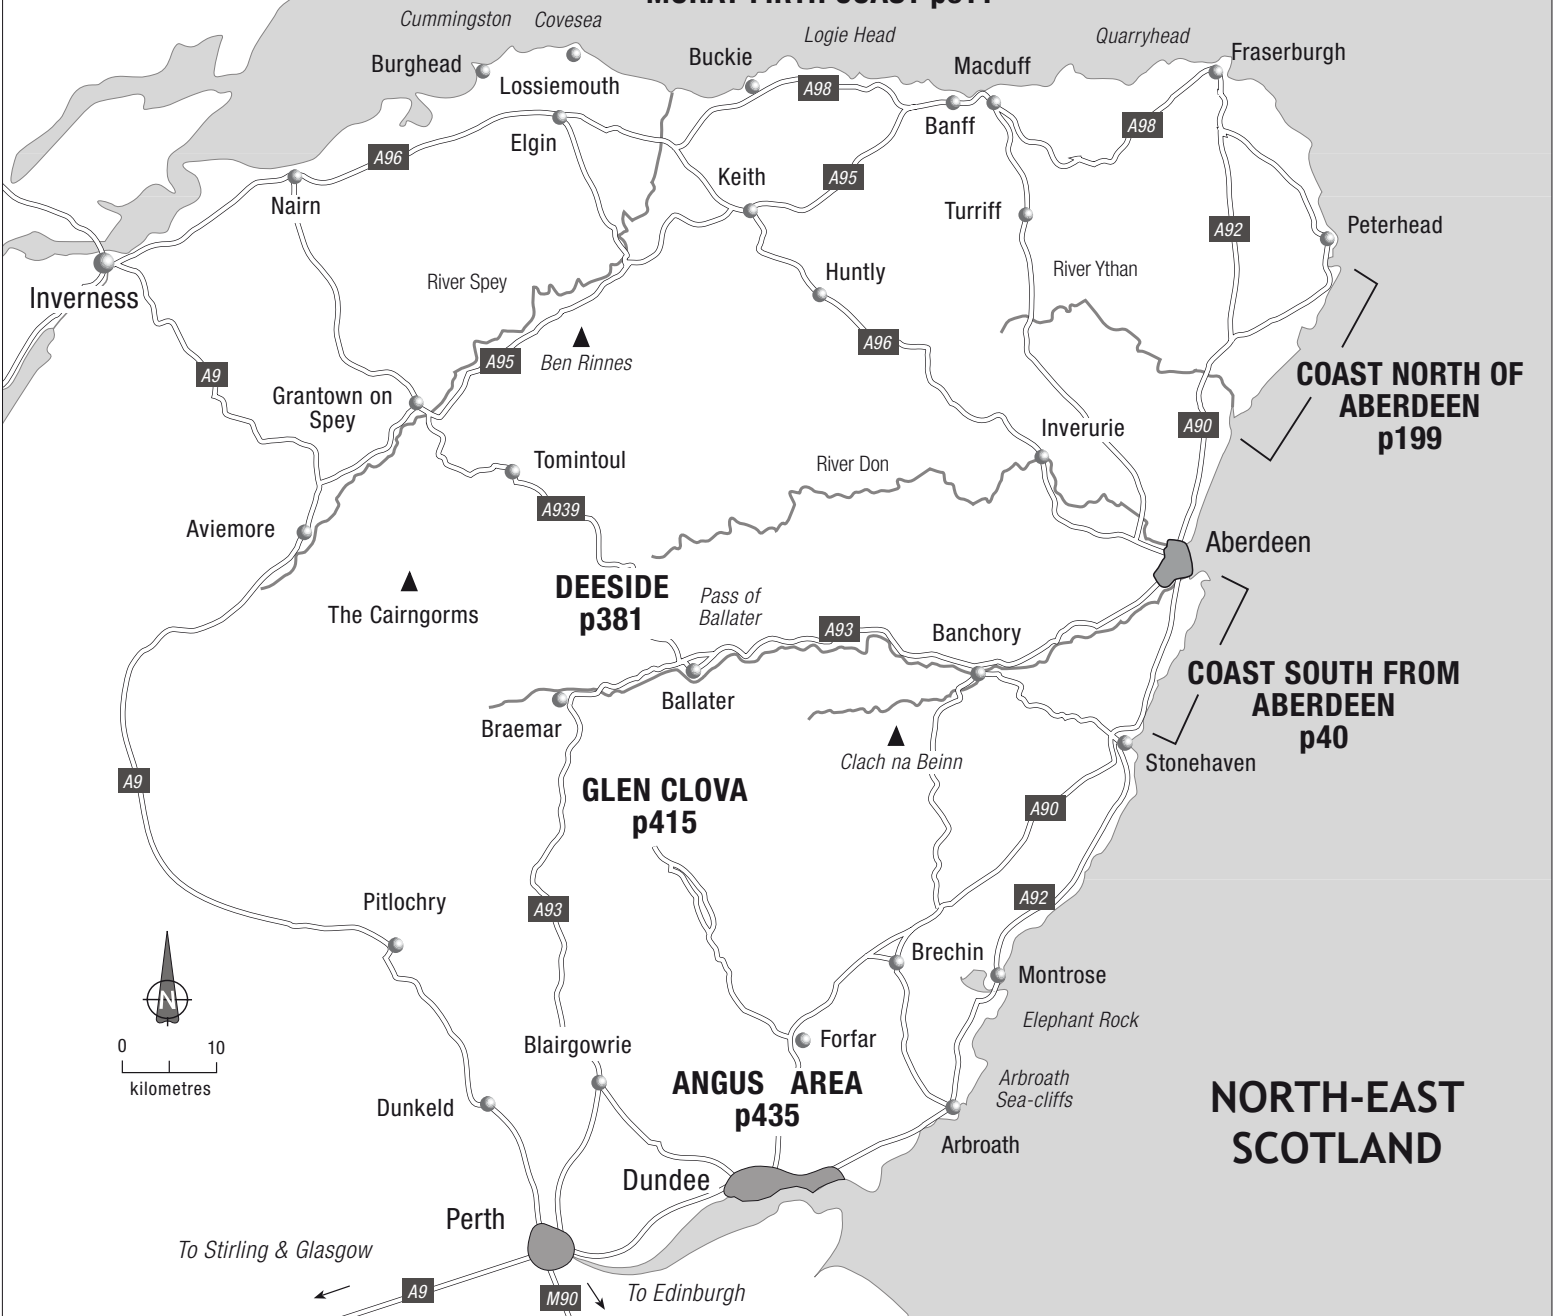

MORAY FIRTH COAST p311

Inverness

Burghead

Lossiemouth

Buckie

Logie Head

Macduff

Quarryhead

Fraserburgh

Nairn

Elgin

Keith

Banff

Turriff

Peterhead

River Spey

Ben Rinnes

Huntly

River Ythan

Granttown on Spey

Tomintoul

River Don

Inverurie

Aviemore

The Cairngorms

DEESIDE p381

Pass of Ballater

Banchory

Aberdeen

COAST SOUTH FROM ABERDEEN p40

Braemar

Ballater

Clach na Beinn

Stonehaven

GLEN CLOVA p415

Pitlochry

A93

Brechin

Montrose

Elephant Rock

NORTH-EAST SCOTLAND

Forfar

Blairgowrie

ANGUS AREA p435

Arbroath Sea-cliffs

Arbroath

Dunkeld

Dundee

Perth

To Stirling & Glasgow

To Edinburgh